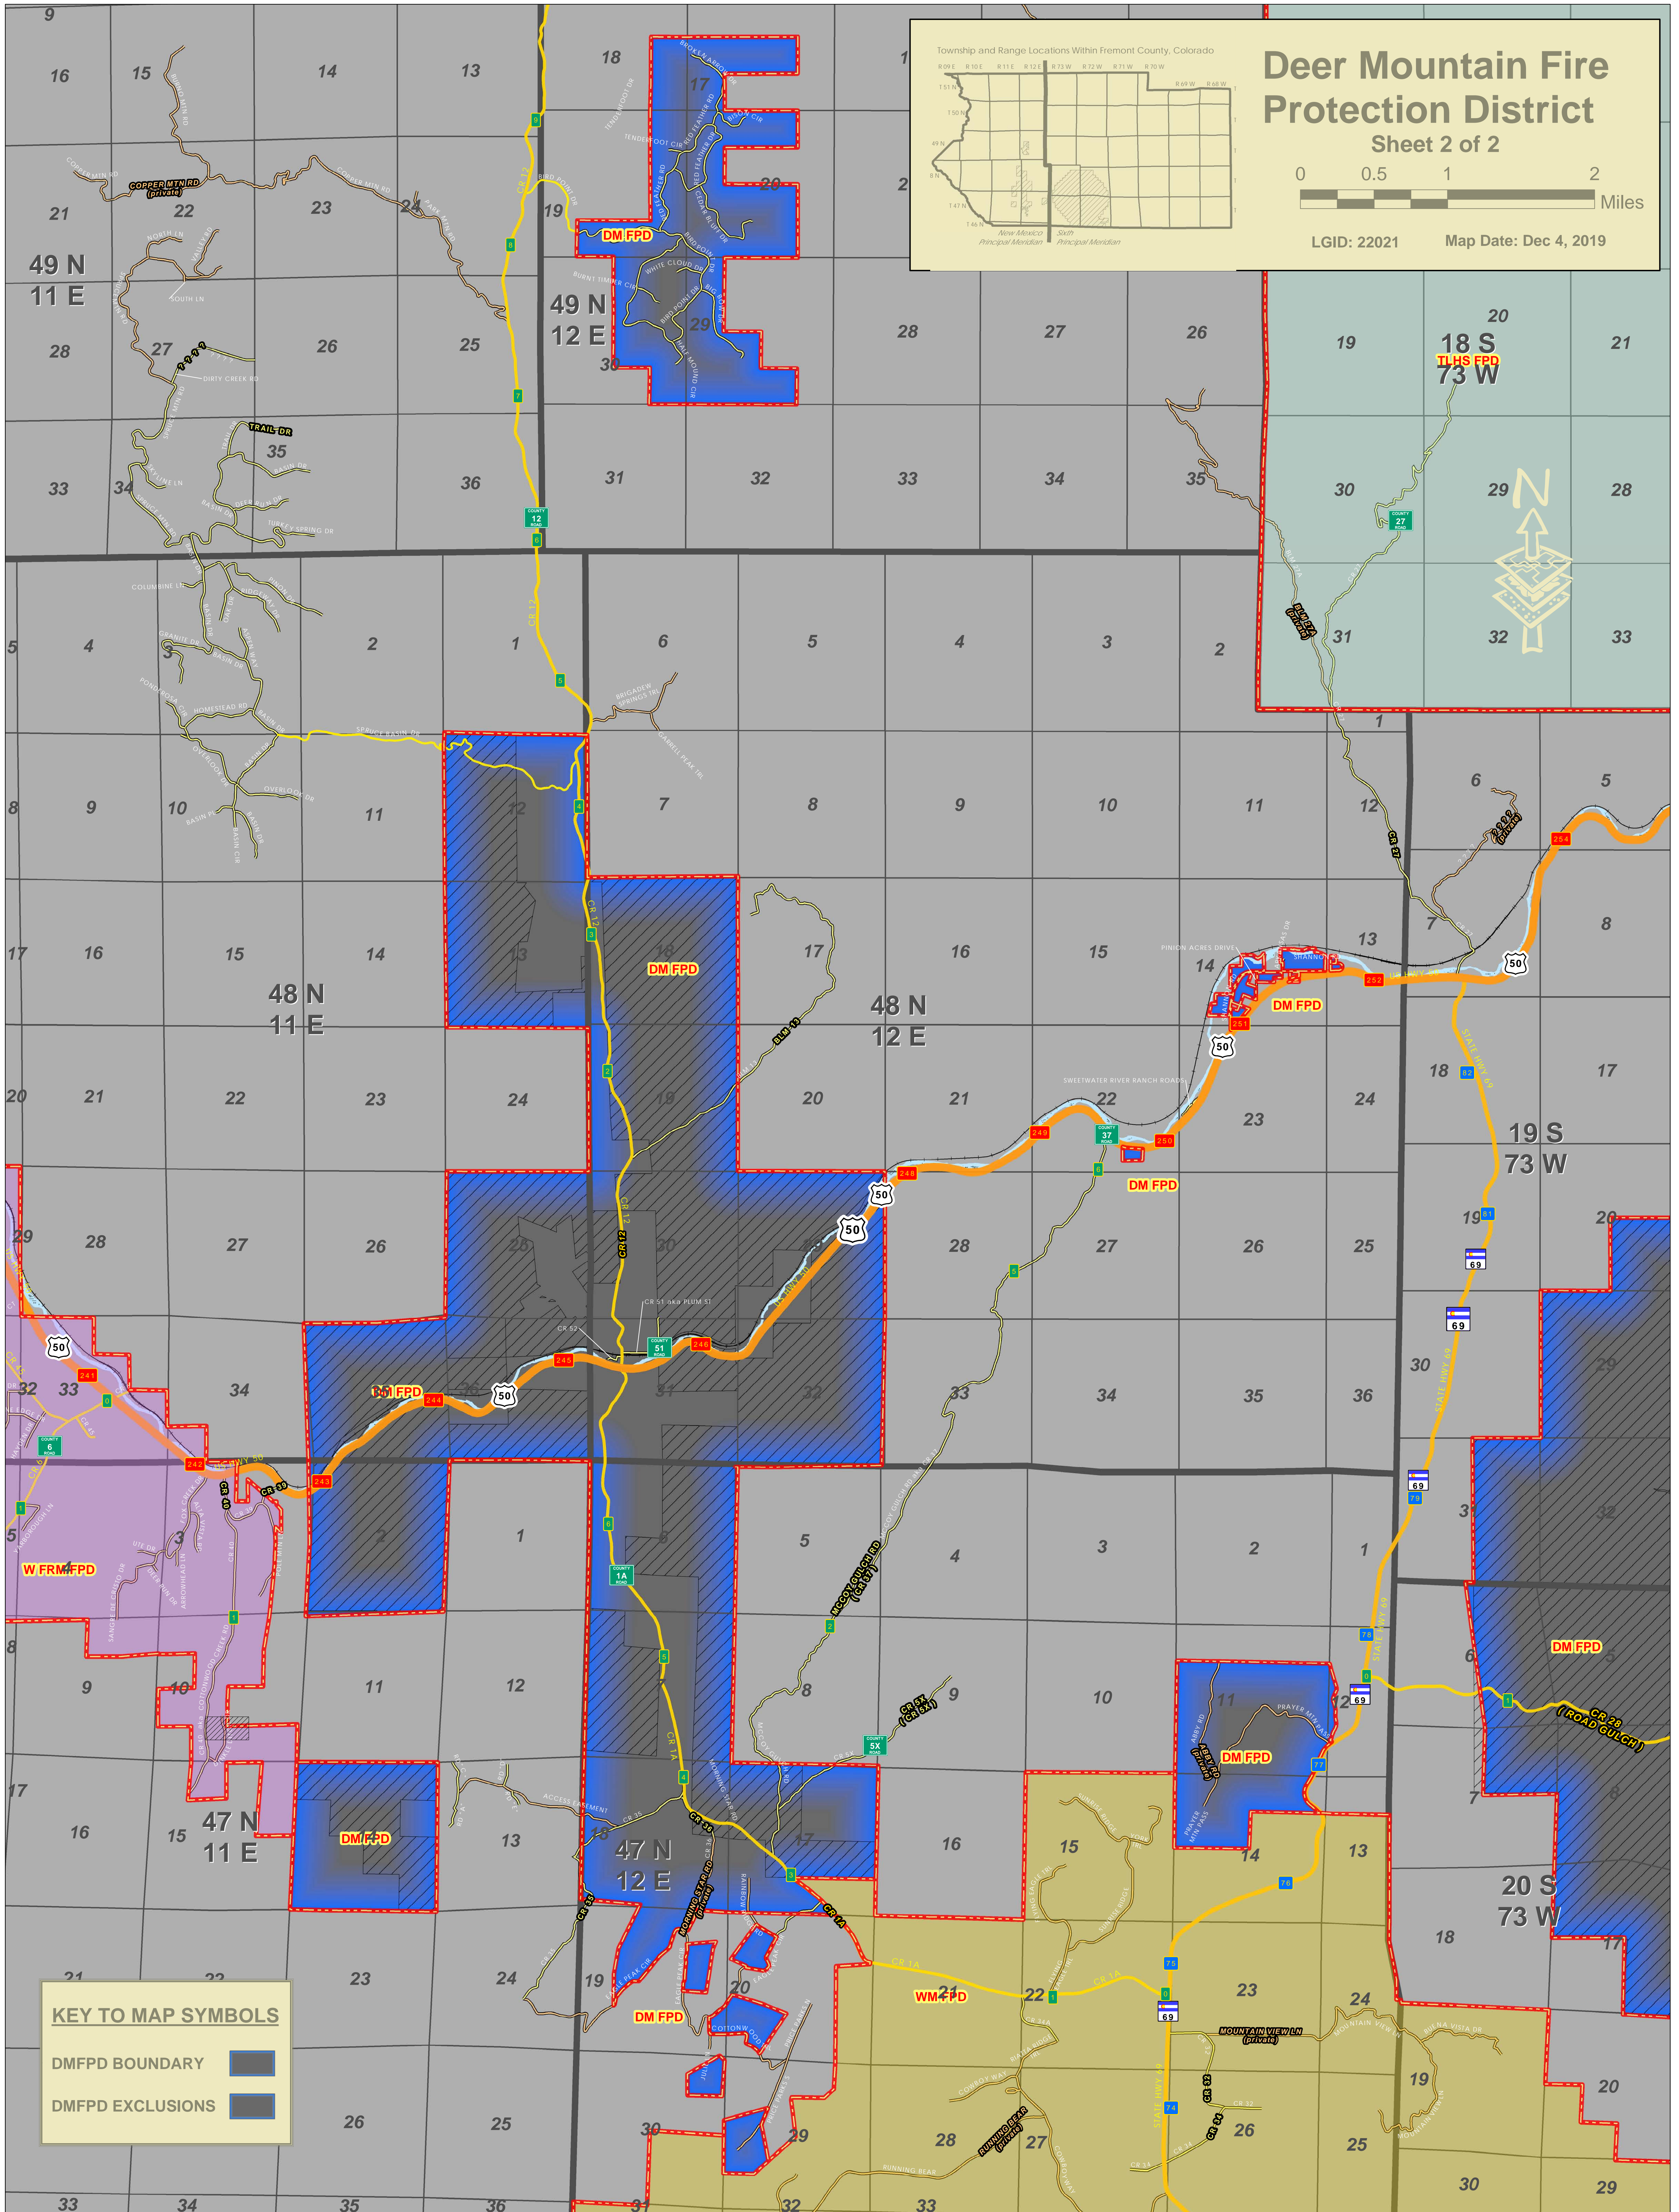

This rendering of the area included in the Deer Mountain Fire Protection District is hereby certified to be current and accurate.

Signed \_\_\_\_\_

Name \_\_\_\_\_

Title \_\_\_\_\_

Date \_\_\_\_\_

Deer Mountain Fire Protection District  
6181 Copper Gulch Road (CR 28)  
Cotopaxi, Colorado 81223

**SUPPORTING DOCUMENT REC #'s:**

ESTABLISHED	EXCLUSIONS	INCLUSIONS	INCLUSIONS	INCLUSIONS
1985	2008	1988	2001	2015
522615, 526089	To W Fremont FPD 854669	Coaldale 547483 Cotopaxi 550223	Eagle Peak Ranch 745542, 745547 Cody Park 745543, 745544, 745545, 745546	Poindexter 929234
	209 Cedar Canyon Ranch 869013	1990 DMFPD Doc Public to Pvt Lands 1990-11-07 Correction 1990-12-05	2007 Cody Park 846757	2016 Reserve at Texas Creek 946290
		2000 Eagle Peak Ranch 745548	2013 Indian Springs 912029	2019 Golden Acre Homesites 975848

## Sheet 1 of 2

0 0.5 1 2 3 Miles

LGID: 22021 Map Date: Dec 4, 2019

### KEY TO MAP SYMBOLS

- DMFPD BOUNDARY
- DMFPD EXCLUSIONS